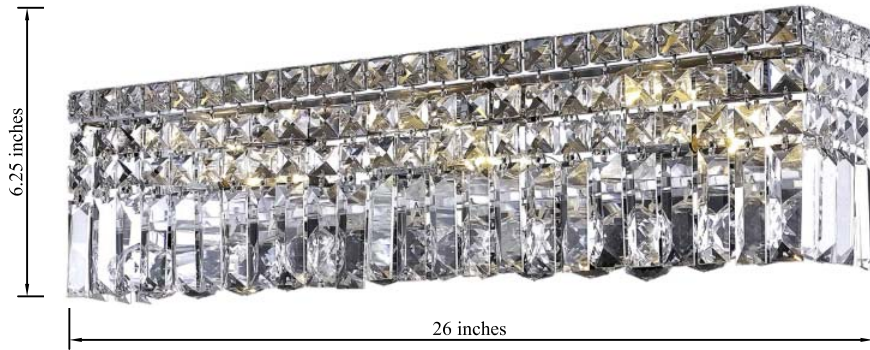

PRODUCT SPECIFICATION SHEET

MAXIME COLLECTION

Maxime 6-Light Chrome Wall Sconce Clear Crystal

Chrome
Item No: V2032W26C

Black
Item No: V2032W26BK

Dimensions

Back plate size(in)	L23.6"*W4"*H0.8"
Chain/Rod Length	N/A
Width	26"
Extension	4.5"
Height	6.25"
Maximum Height	N/A

Specifications

Finish	2 Finishes
Material	Iron / Crystal
Crystal/Glass Color	Clear
Type	Wall Sconce
Hanging Device	N/A
Voltage	110-125V
Dimmable	YES
Warranty	1 Year Limited
Shipment Type	Small Parcel

Bulb / Socket

Socket Type	E12
Number of Lights	6
Wattage/Bulb	40W
Included	No

Installation

Indoor/Outdoor	Indoor
Dry/Wet/Damp	Dry
Weight	18 LBS
Wire Length	12"
Safety Rating	UL Listed

Available Finishes

The Collection is composed of Chandeliers,
Table Lamps, Floor lamps, Pendants,
Wall Sconces and Flush Mounts